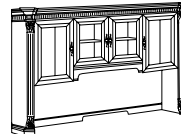

LATERAL FILE WITH MARBLE TOP

7688-17

W36 D22 H30

- Same features as 7688-16.

OVERHEAD STORAGE

7688-44

W72 D17.5 H50

- Two cabinets each with an adjustable shelf.
- Canister light; task light.
- Adjustable wood-framed glass shelf.
- Fixed shelf.
- Cable accessible.
- Designed for use with the -21 and -22 credenzas.