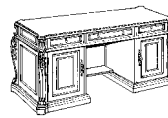

EXECUTIVE COMPUTER CREDENZA

7688-22
W72 D24.75 H30

- Drop-front keyboard drawer equipped with a power manager.
- Storage shelf in back of knee-hole.
- Left pedestal features a felt-lined box drawer with a pencil tray / cabinet with two pull-out shelves.
- Right pedestal features a felt-lined box drawer with a pencil tray / 10 x 21 x 19.25 CPU compartment.
- Cable accessible.