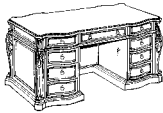

Function - All drawers are suspended on fully extending, ball-bearing slides." Box drawers have 100 lb. rated slides; file drawers have 150 lb. rated slides and keyboards have a 50/75 lb. rating. All file drawers are equipped to accommodate front-to-back letter sized or side-to-side legal sized hanging file folders. All cases are equipped with levelers to adjust for less than even flooring.

SHAPED EXECUTIVE DESK

7688-36
W72 D36 H30

ALSO AVAILABLE:

SHAPED EXECUTIVE DESK

7688-34
W66 D34 H30

- Felt-lined center drawer with a pencil tray.
- Felt-lined box drawer / box drawer with removable dividers / file drawer per pedestal.
- Knee-hole locking pedestals.