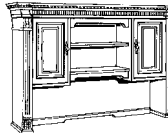

OVERHEAD STORAGE

7688-44

W72 D17.5 H50

- Two cabinets each with an adjustable shelf.
- Canister light; task light.
- Adjustable wood-framed glass shelf.
- Fixed shelf.
- Cable accessible.
- Designed for use with the -21 and -22 credenzas.