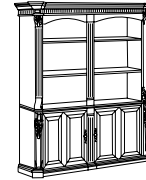

W42 D17 H76

- Three adjustable shelves, of which two are glass; one fixed shelf.
- Canister light.
- Levelers.

DOUBLE BOOKCASE

7688-108

W60 D17 H76

- Six adjustable shelves, of which four are glass; two fixed shelves.
- Two canister lights.
- Levelers.

DOUBLE BOOKCASE WITH CABINETS

7688-109

W60 D17 H76

Consists of:

- 091 Top
W60 D17 H46
- 092 Base
W58.25 D16.25 H30

- Four adjustable, glass shelves.
- Two canister lights.
- Two cabinets, each with an adjustable shelf.
- Levelers.