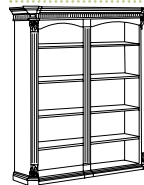

OVERHEAD STORAGE

7688-63

W76.5 D17 H50

- Three cabinets, each with an adjustable shelf.
- Canister light; task light.
- Cable accessible.
- Designed for use with the -57 and -58 "U" desks.

OPEN BOOKCASE

7688-08

W42 D17 H76

- Three adjustable shelves, of which two are glass; one fixed shelf.
- Canister light.
- Levelers.

DOUBLE BOOKCASE

7688-108

W60 D17 H76

- Six adjustable shelves, of which four are glass; two fixed shelves.
- Two canister lights.
- Levelers.